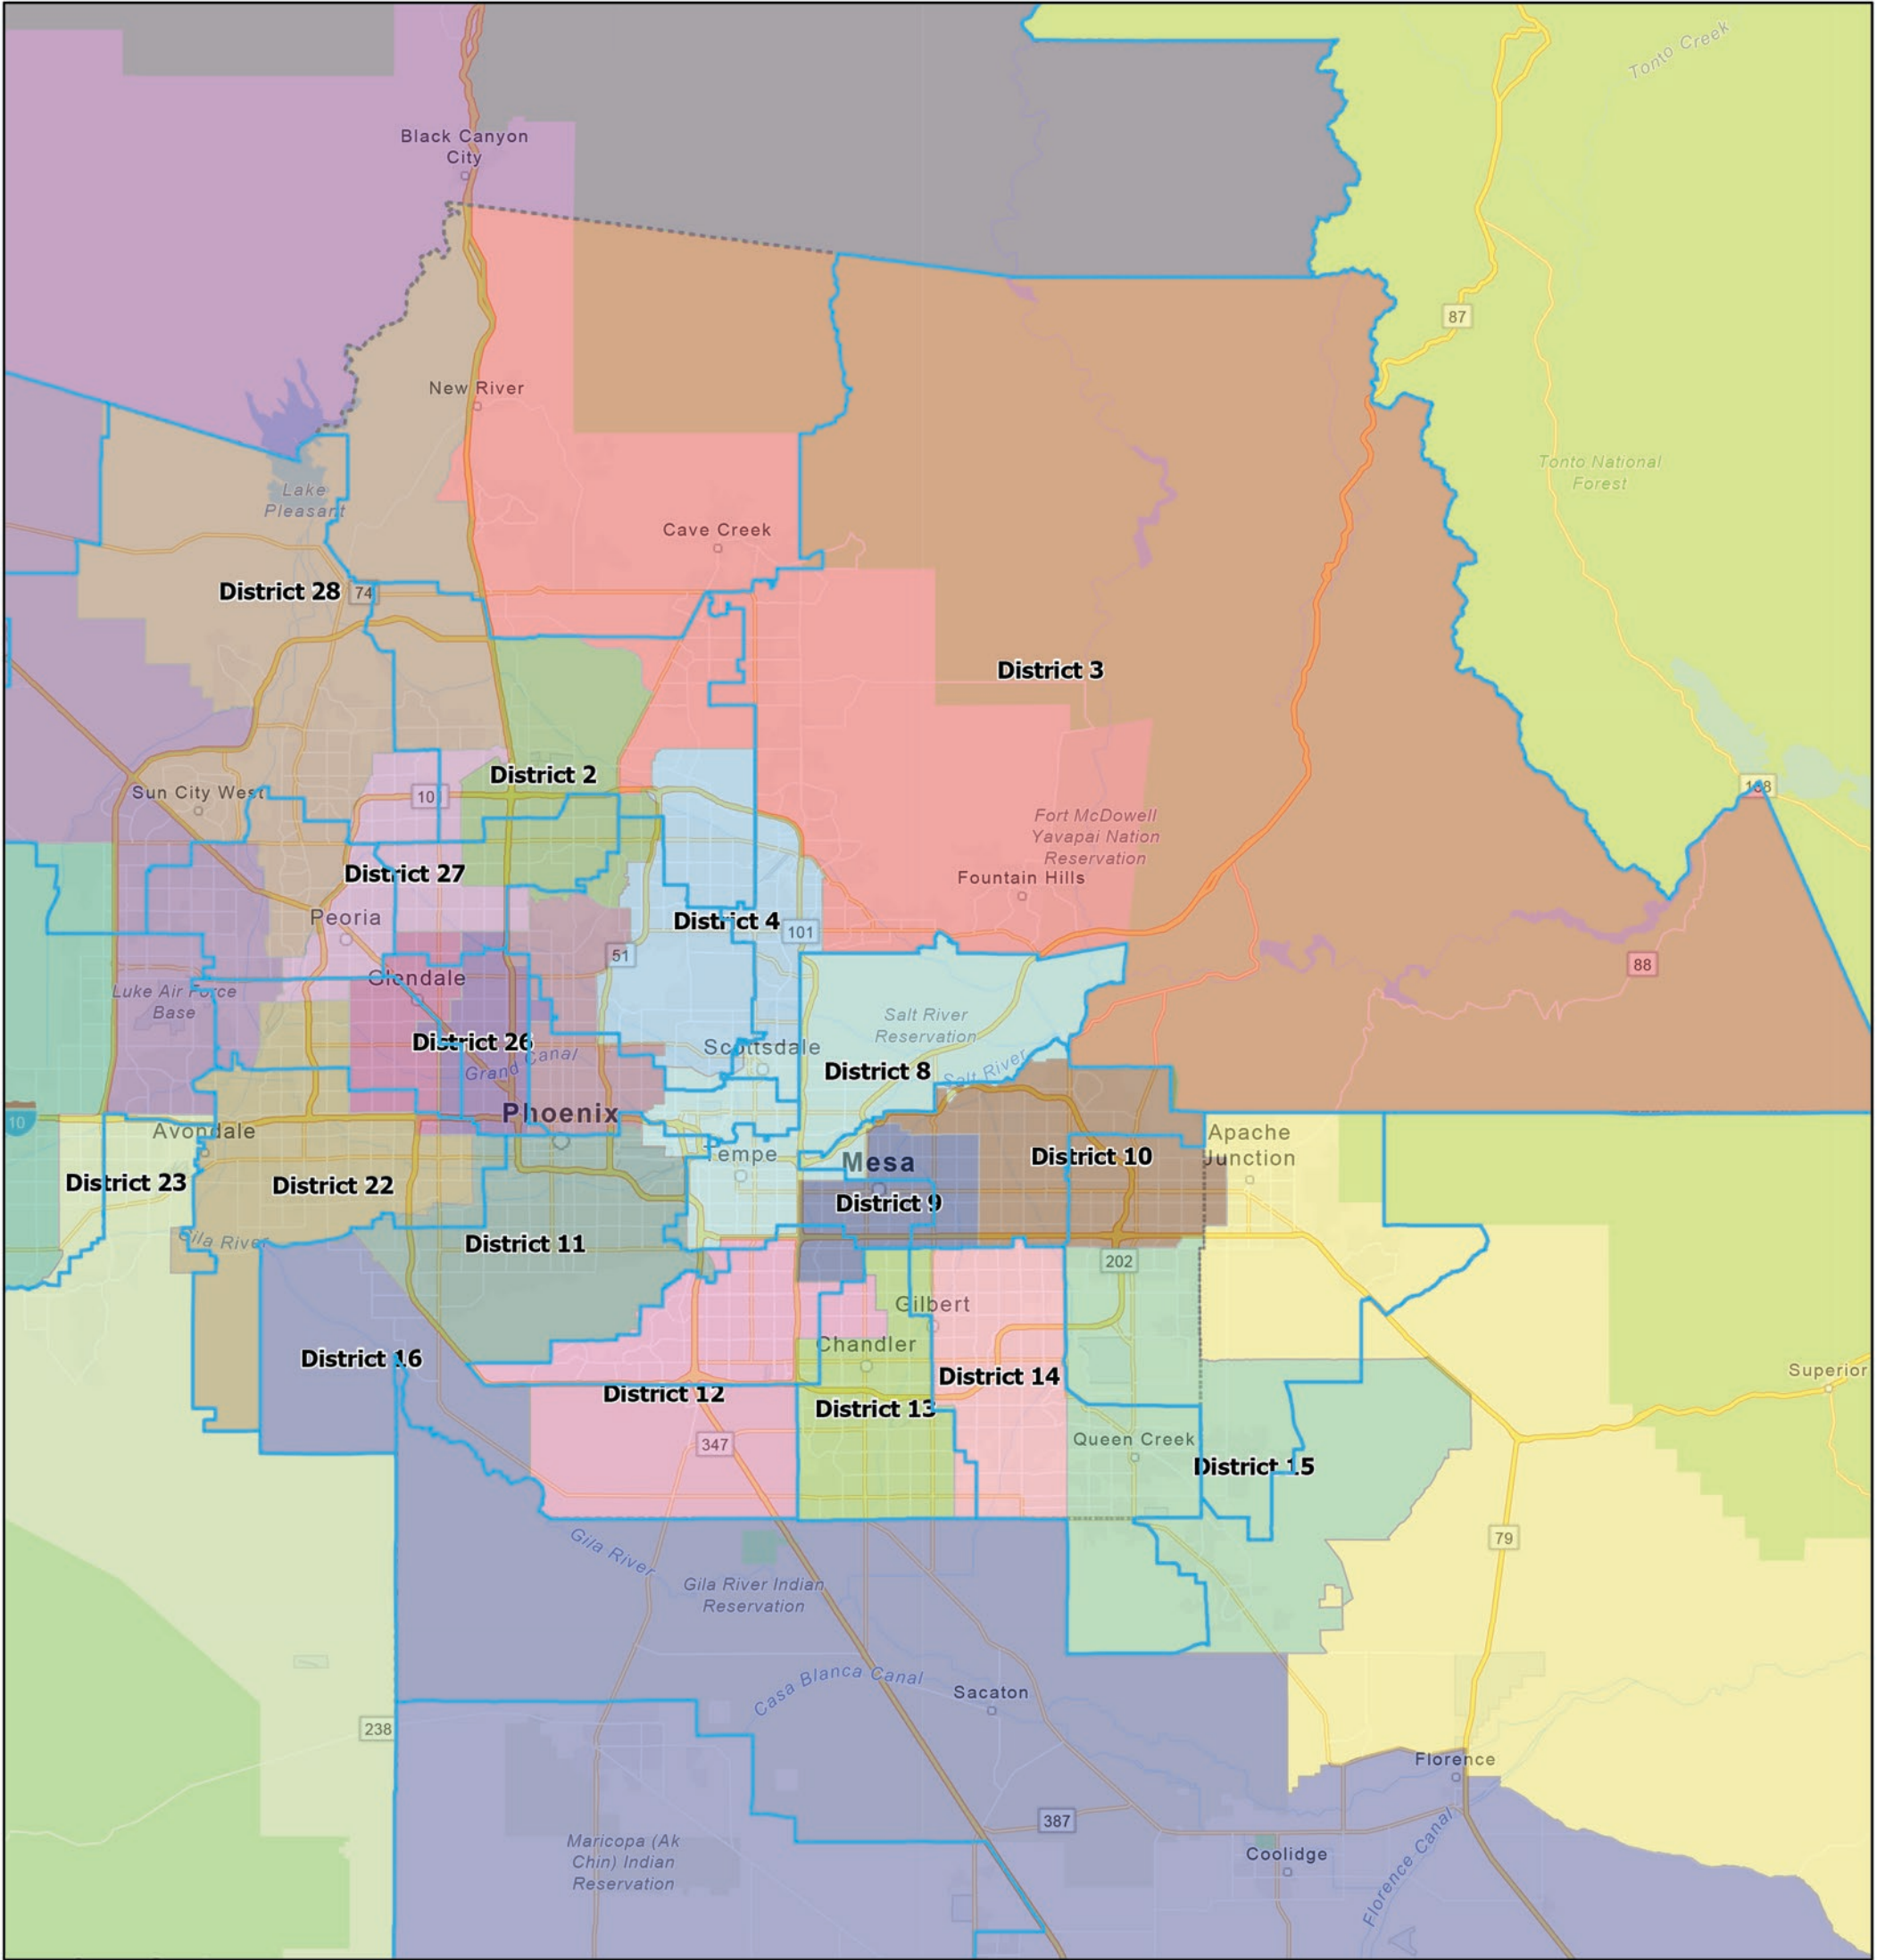

Old vs New LDs Overlay

1/31/2022, 11:30:37 AM

1:577,791

- State of Arizona
- Old Legislative Districts
- Approved Official Legislative Map
- 1
- 2
- 3
- 4
- 5
- 7
- 8
- 9
- 10
- 11
- 12
- 13
- 14
- 15
- 16
- 22
- 23
- 24
- 25
- 26
- 27
- 28
- 29
- Counties of Arizona

Esri, HERE, Garmin, SafeGraph, FAO, METI/NASA, USGS, Bureau of Land Management, EPA, NPS

-- Author Name --